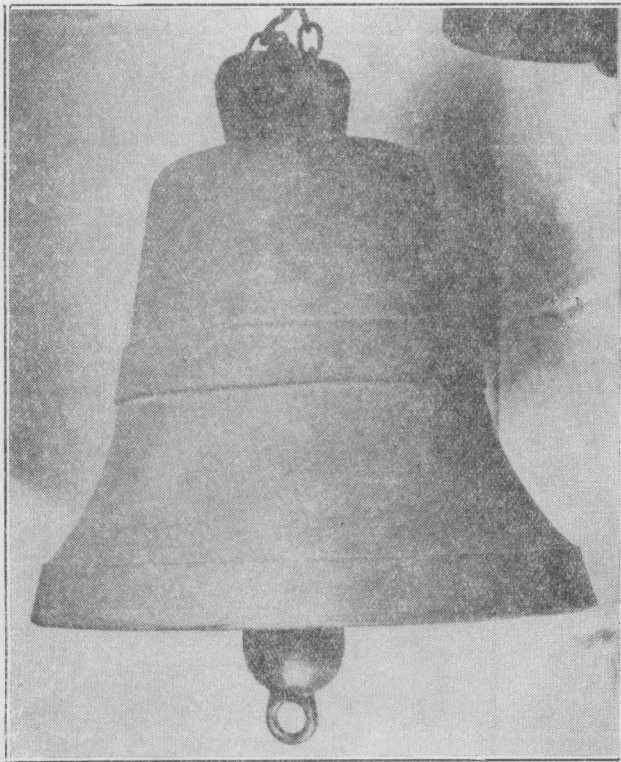

California Mission Church Bells

No. 1 — "MISSION BELL"

Diameter at Rim $17\frac{3}{4}$ "—Weight 155 lbs.
Height of Bell $15\frac{1}{2}$ "—Crown $3\frac{1}{2}$ "

Price _____

No. 2 — "SANTA ROSA"

Diameter at Rim $16\frac{3}{4}$ "—Weight 130 lbs.
Height of Bell $13\frac{1}{2}$ "—Crown $3\frac{1}{4}$ "

Price _____

No. 3 — "MONTEREY"

Diameter at Rim $14\frac{1}{2}$ "—Weight 85 lbs.
Height of Bell $10\frac{3}{4}$ "—Crown $2\frac{3}{4}$ "

Price _____

No. 4 — "BROAD BRIM HAT"

Diameter at Rim $16\frac{3}{4}$ "—Weight 40 lbs.
Height of Bell $13\frac{1}{4}$ "—Top $3\frac{1}{4}$ "