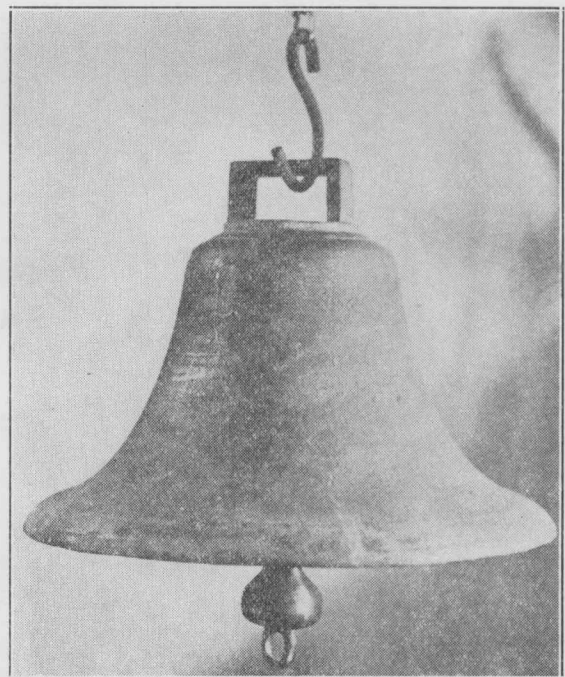

California Mission Church Bells

No. 1 — "MISSION BELL"

Diameter at Rim $17\frac{3}{4}$ "—Weight 155 lbs.
Height of Bell $15\frac{1}{2}$ "—Crown $3\frac{1}{2}$ "

Price _____

No. 2 — "SANTA ROSA"

Diameter at Rim $16\frac{3}{4}$ "—Weight 130 lbs.
Height of Bell $13\frac{1}{2}$ "—Crown $3\frac{1}{4}$ "

Price _____

No. 3 — "MONTEREY"

Diameter at Rim $14\frac{1}{2}$ "—Weight 85 lbs.
Height of Bell $10\frac{3}{4}$ "—Crown $2\frac{3}{4}$ "

Price _____

No. 4 — "BROAD BRIM HAT"

Diameter at Rim $16\frac{3}{4}$ "—Weight 40 lbs.
Height of Bell $13\frac{1}{4}$ "—Top $3\frac{1}{4}$ "