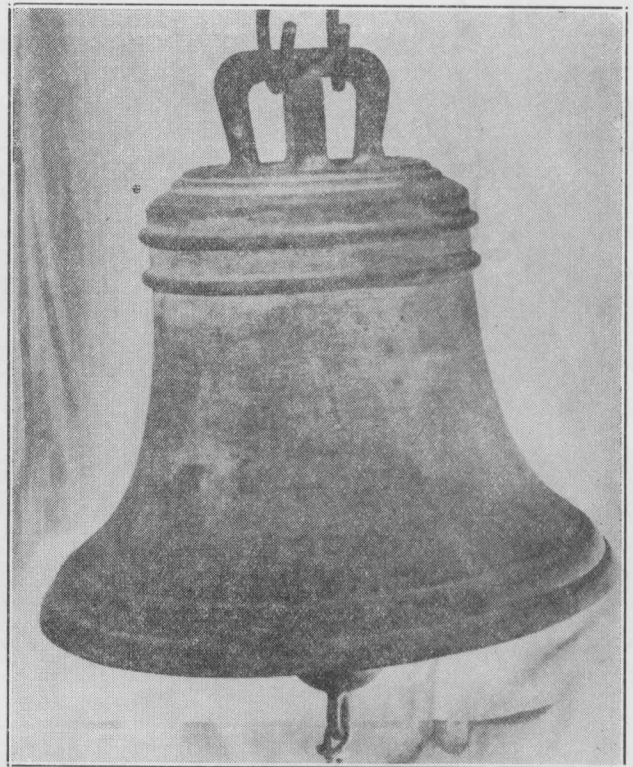

California Mission Church Bells

No. 1 — "MISSION BELL"

Diameter at Rim $17\frac{3}{4}$ "—Weight 155 lbs.
Height of Bell $15\frac{1}{2}$ "—Crown $3\frac{1}{2}$ "

Price _____

No. 2 — "SANTA ROSA"

Diameter at Rim $16\frac{3}{4}$ "—Weight 130 lbs.
Height of Bell $13\frac{1}{2}$ "—Crown $3\frac{1}{4}$ "

Price _____

No. 3 — "MONTEREY"

Diameter at Rim $14\frac{1}{2}$ "—Weight 85 lbs.
Height of Bell $10\frac{3}{4}$ "—Crown $2\frac{3}{4}$ "

Price _____

No. 4 — "BROAD BRIM HAT"

Diameter at Rim $16\frac{3}{4}$ "—Weight 40 lbs.
Height of Bell $13\frac{1}{4}$ "—Top $3\frac{1}{4}$ "